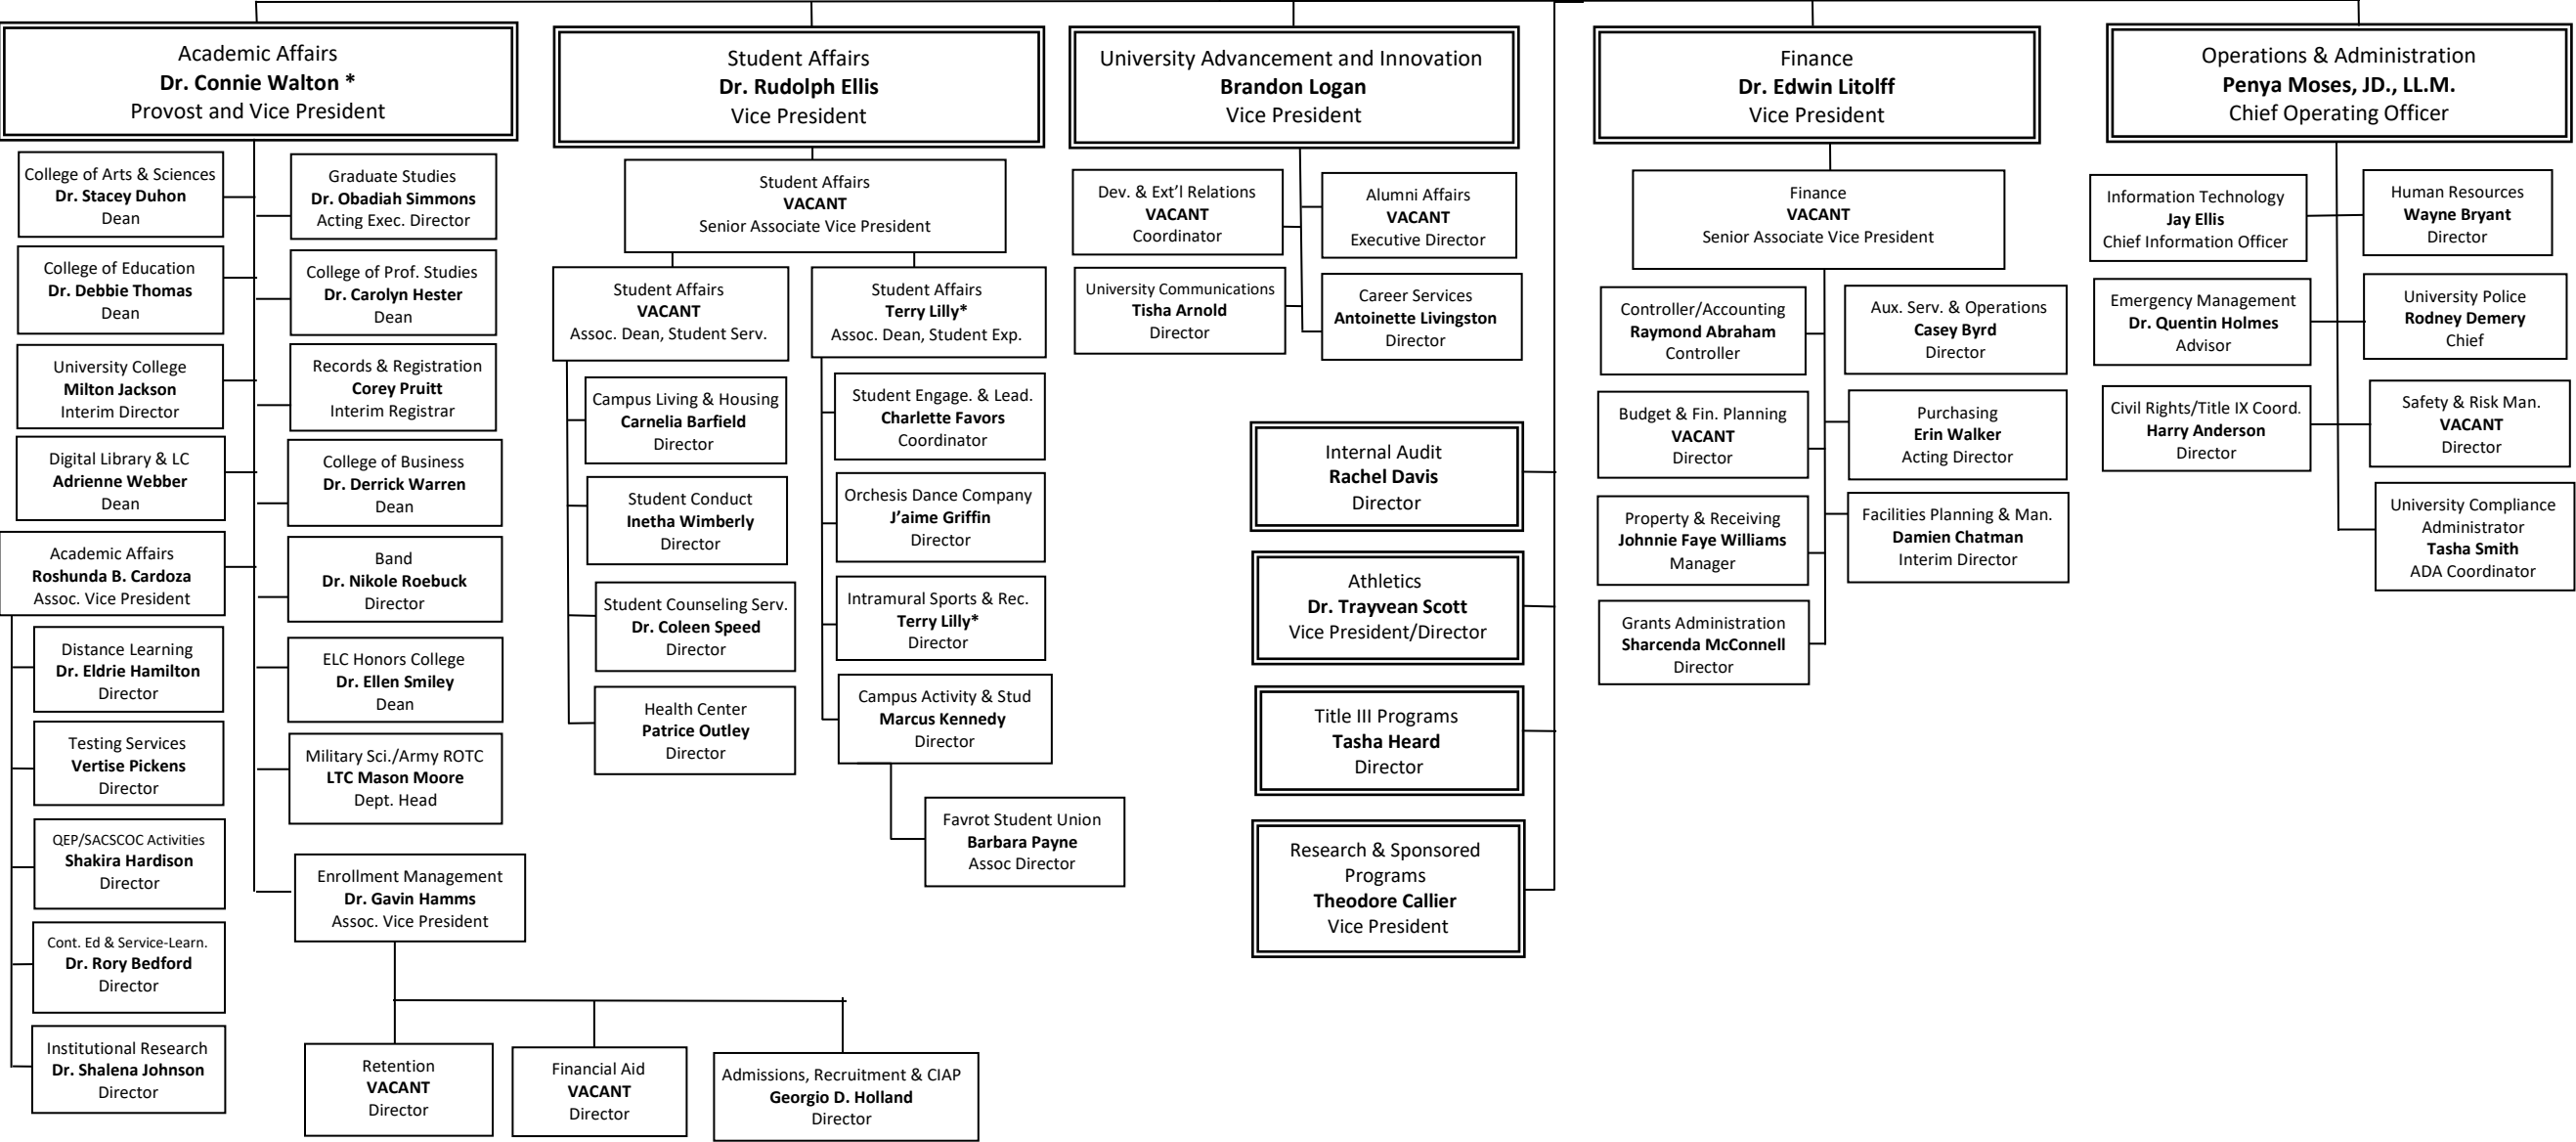

ORGANIZATIONAL CHART
1/29/2024

University of Louisiana System Board of Supervisors

Dr. Connie Walton
Interim President

*Dual responsibility