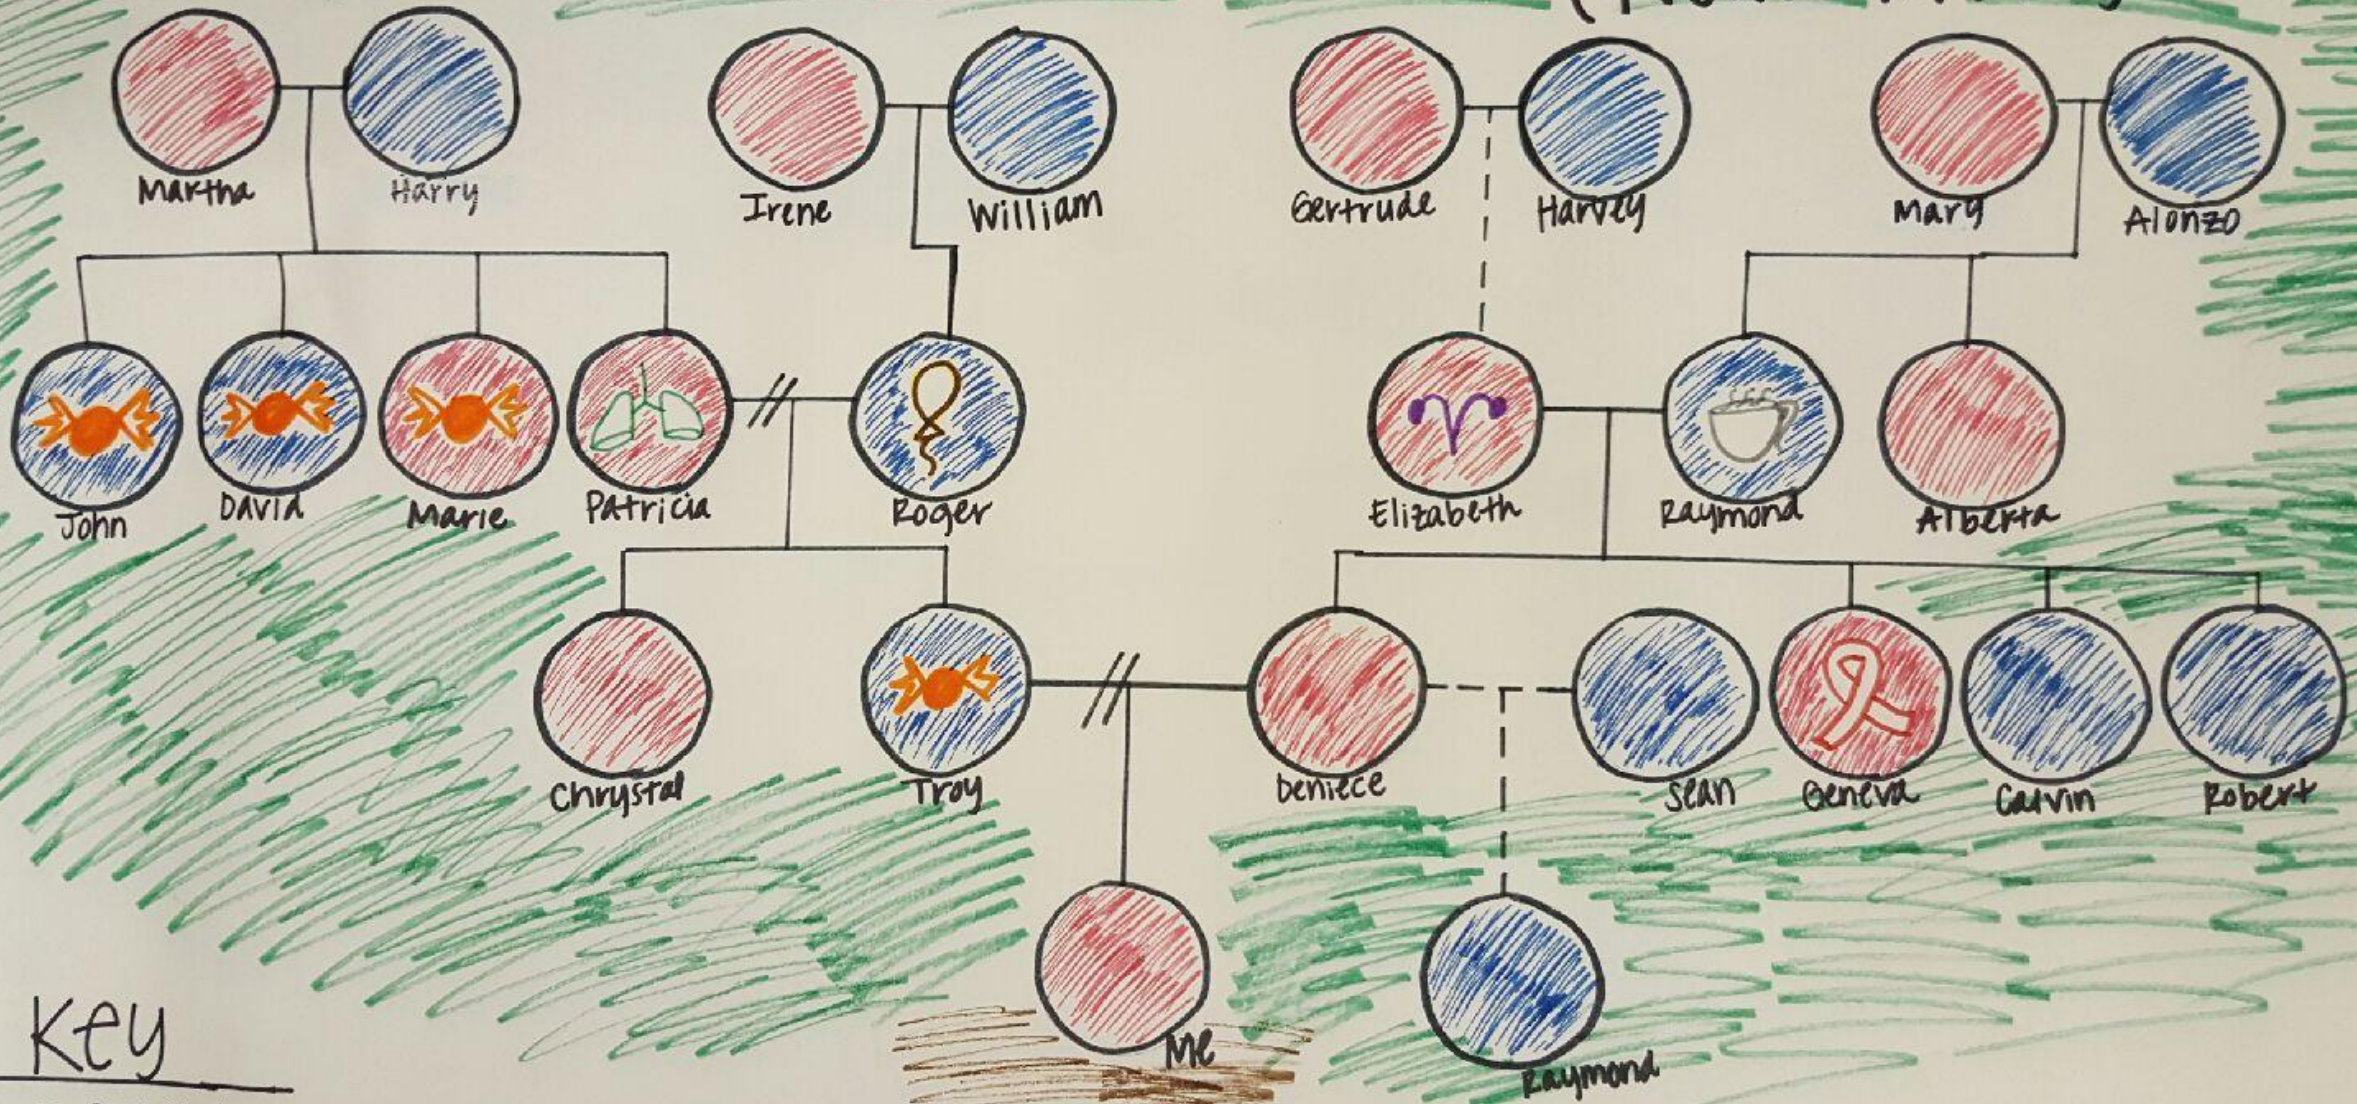

# My Family Tree (Neal-Mills)

## Key

Female - Pink Circle  
 Male - Blue Circle

## Key

Female - Pink circle  
Male - Blue circle

Breast Cancer - ribbon  
Lung Cancer - lungs  
Ovarian Cancer - ovaries  
Prostate Cancer - balloon  
Throat Cancer - tea cup  
Type 2 Diabetes - candy