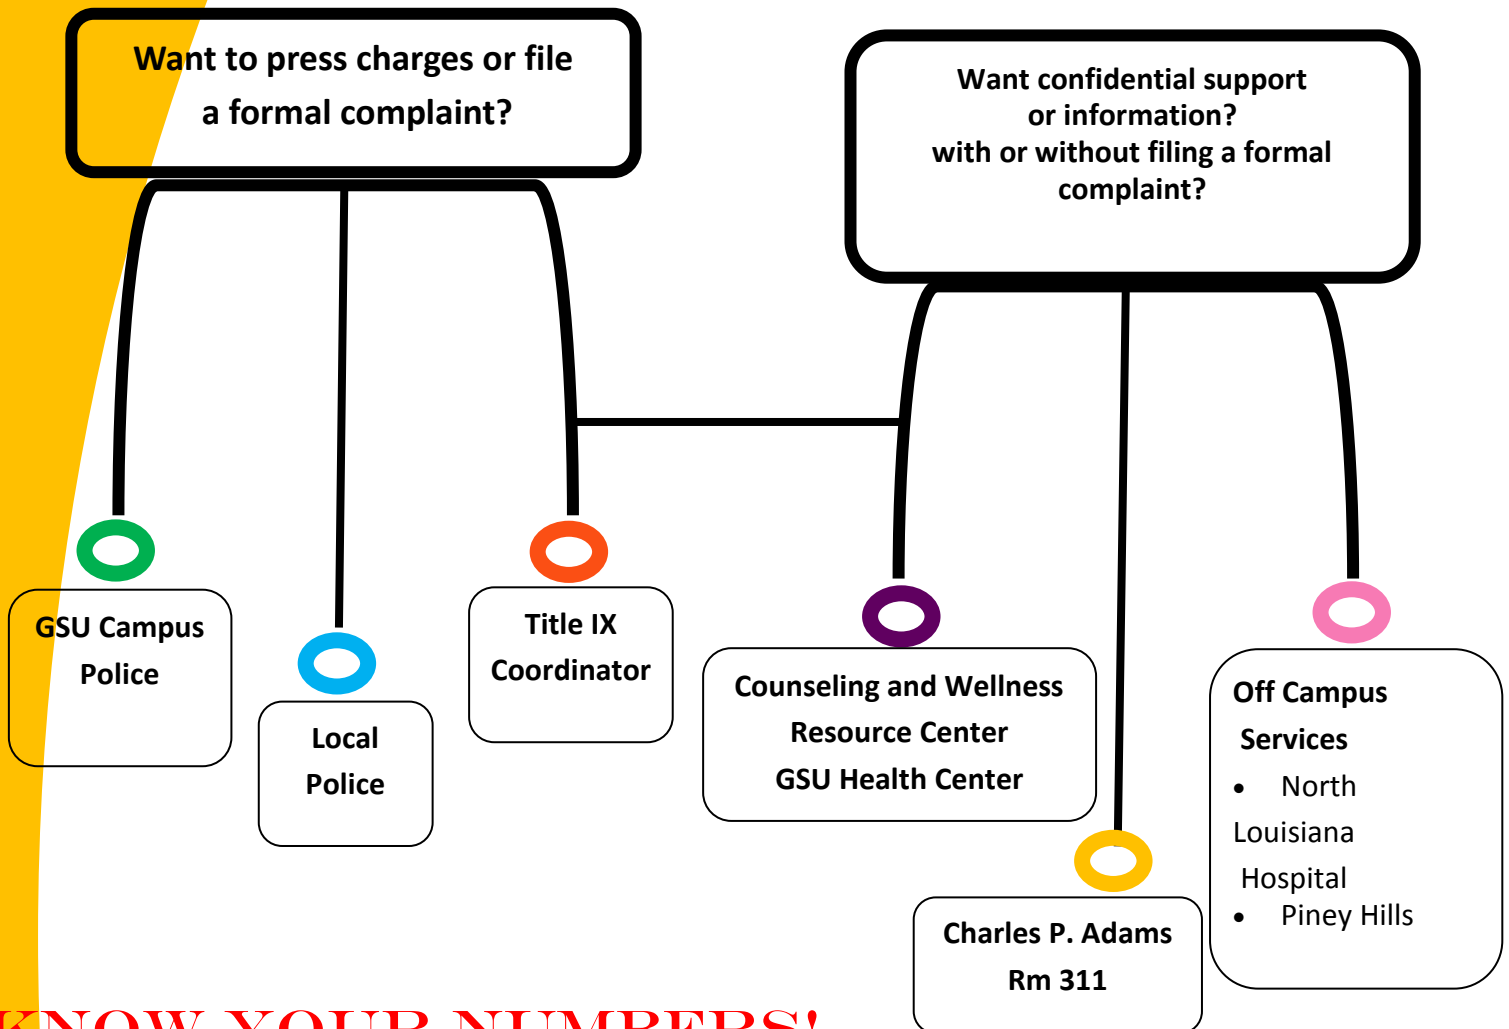

KNOW WHERE TO GO!

Report Sexual Harassment and Violence On and Off Campus Resources

KNOW YOUR NUMBERS!

Here are the phone numbers to call for on and off campus sexual assault resources:

- 911 (emergency and local Police)
- 318-274-2222 (24/7 help);
- 318-274-7474 ((Office of Student Judicial Affairs) titleix@gram.edu)
- 318-254-2100 (North Louisiana Medical Center) 318-255-7273 or 1-800-869-1033 Piney Hills Sexual Assault Center 24-Hour Crisis Hotline
- 318-274-3302 Charles P. Adams Rm 311
- 318-274-3338 or 3277 (Counseling Services) 318- 274-2351 Heath Center (Both Located in Foster-Johnson)